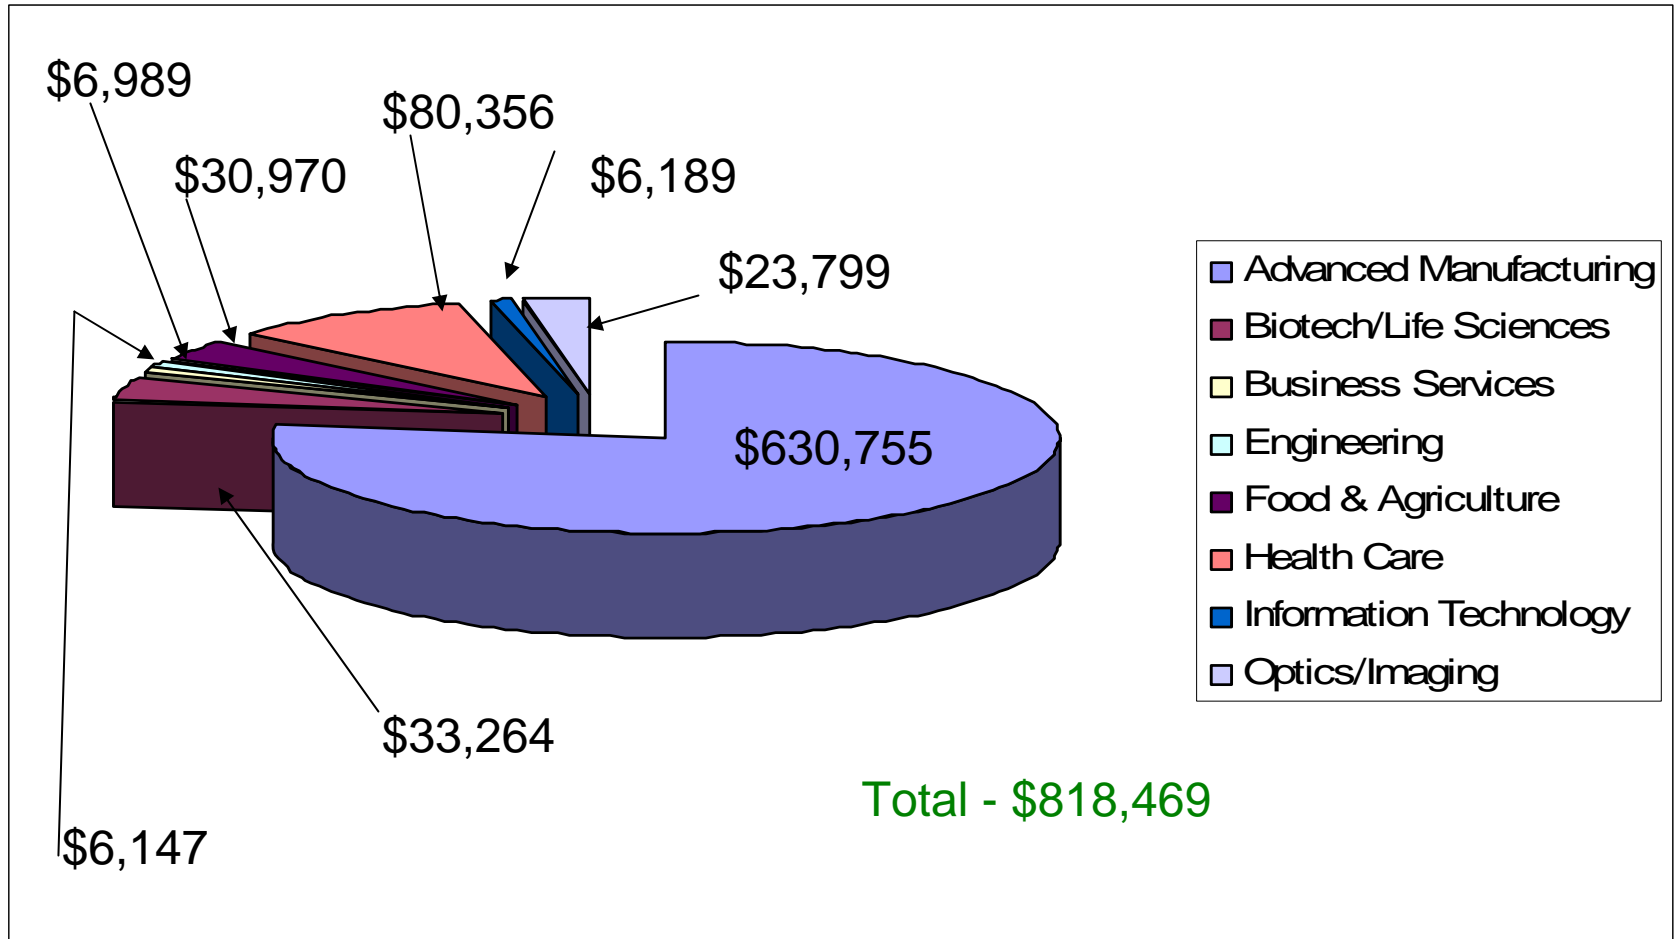

Finger Lakes Wired Scholarship Data Analysis
Company Match by WIB Region

www.fingerlakeswired.com

GLOW WIB Region Company Match

Finger Lakes WIB Region Company Match

Monroe County Company Match

Finger Lakes WIRED Region Company Match